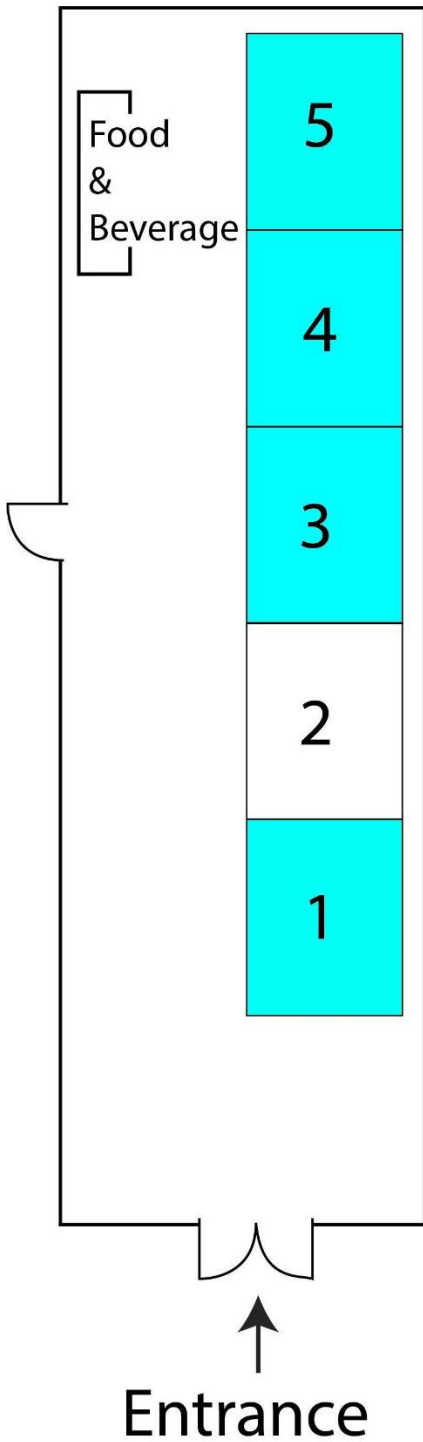

Bridge to Pop Health East
May 14 – 15, 2018
Seaport World Trade Center ~ Boston, MA
Skyline | 8'x10' Booths

<u>Company</u>	<u>Booth</u>
HBI Solutions	3
HealthCare Information Management	1
Linguamatics	5
Modus Health LLC	4

 SOLD
 HOLD

**Floor plan subject to change.*