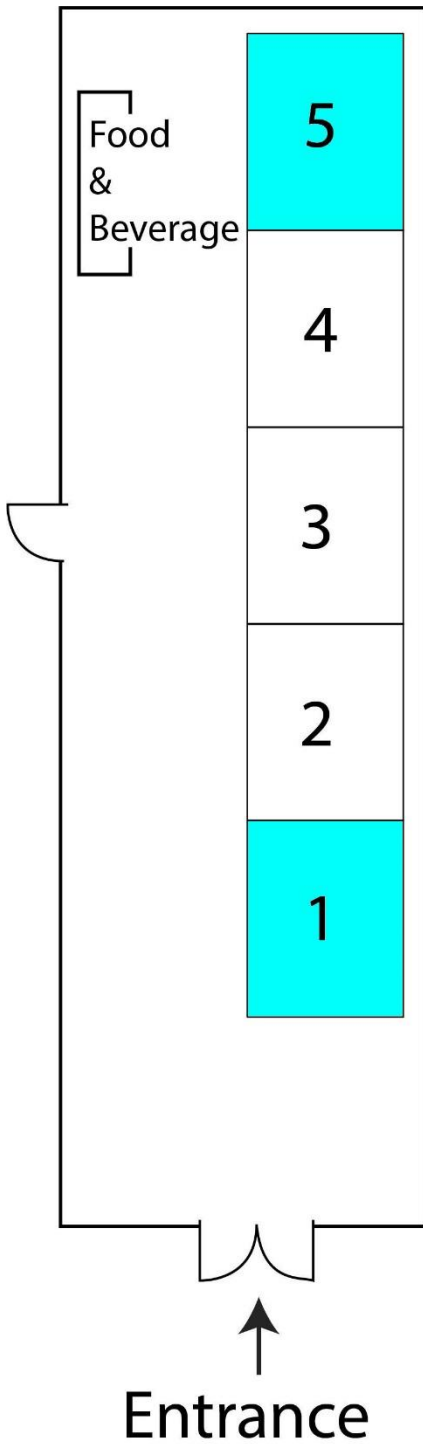

Bridge to Pop Health East
May 14 – 15, 2018
Seaport World Trade Center ~ Boston, MA
Skyline | 8'x10' Booths

<u>Company</u>	<u>Booth</u>
HealthCare Information Management	1
Linguamatics	5

 SOLD
 HOLD

**Floor plan subject to change.*